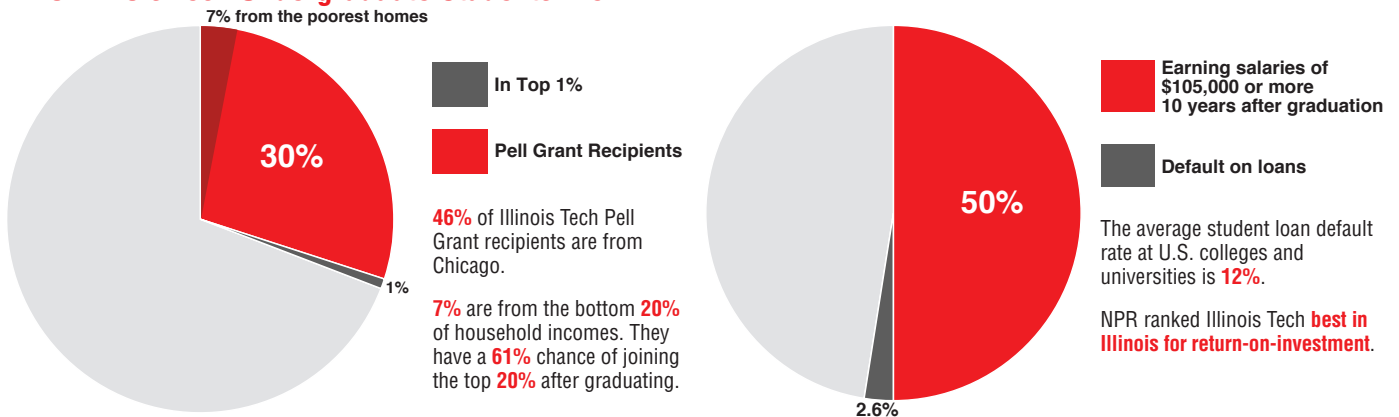

Who Illinois Tech Undergraduate Students Are